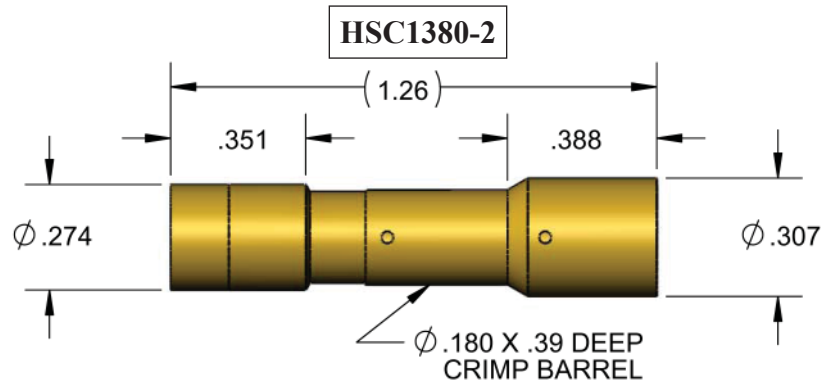

1380 SERIES SOCKET- ACCEPTS Ø3.50mm (0.138) MATING PIN

CRIMP

SOLDER CUP

POWER TERMINAL

PWB

1380 SERIES SOCKET- ACCEPTS Ø3.50mm (0.138) MATING PIN

SOLDER CUP

POWER TERMINAL

POWER TERMINAL