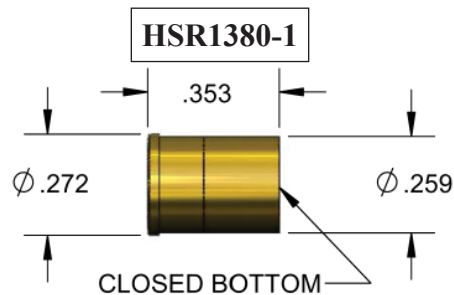

1380 SERIES SOCKET- ACCEPTS Ø3.50mm (0.138) MATING PIN

CRIMP

SOLDER CUP

POWER TERMINAL

PWB

1380 SERIES SOCKET- ACCEPTS Ø3.50mm (0.138) MATING PIN

SOLDER CUP

POWER TERMINAL