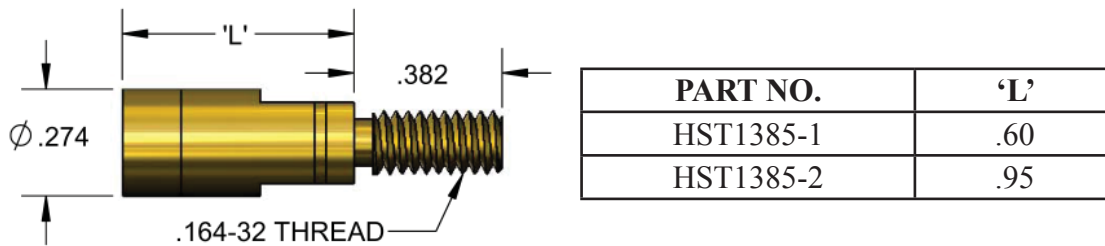

1380 SERIES SOCKET- ACCEPTS Ø3.50mm (0.138) MATING PIN

CRIMP

SOLDER CUP

POWER TERMINAL

PWB

1380 SERIES SOCKET- ACCEPTS Ø3.50mm (0.138) MATING PIN

SOLDER CUP

POWER TERMINAL