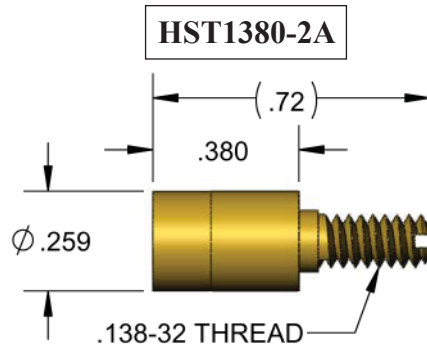

1380 SERIES SOCKET- ACCEPTS Ø3.50mm (0.138) MATING PIN

CRIMP

SOLDER CUP

POWER TERMINAL

PWB

1380 SERIES SOCKET- ACCEPTS Ø3.50mm (0.138) MATING PIN

SOLDER CUP

POWER TERMINAL