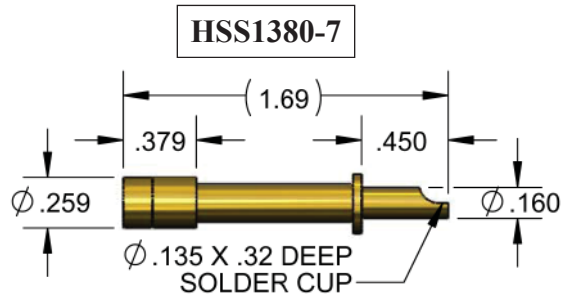

1380 SERIES SOCKET- ACCEPTS Ø3.50mm (0.138) MATING PIN

CRIMP

SOLDER CUP

POWER TERMINAL

PWB

1380 SERIES SOCKET- ACCEPTS Ø3.50mm (0.138) MATING PIN

SOLDER CUP

POWER TERMINAL