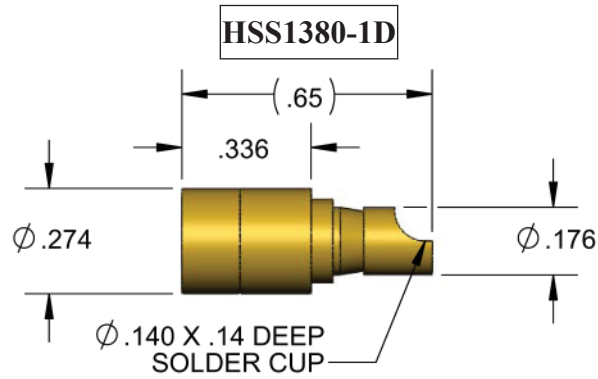

1380 SERIES SOCKET- ACCEPTS Ø3.50mm (0.138) MATING PIN

CRIMP

SOLDER CUP

POWER TERMINAL

PWB

1380 SERIES SOCKET- ACCEPTS Ø3.50mm (0.138) MATING PIN

SOLDER CUP

POWER TERMINAL